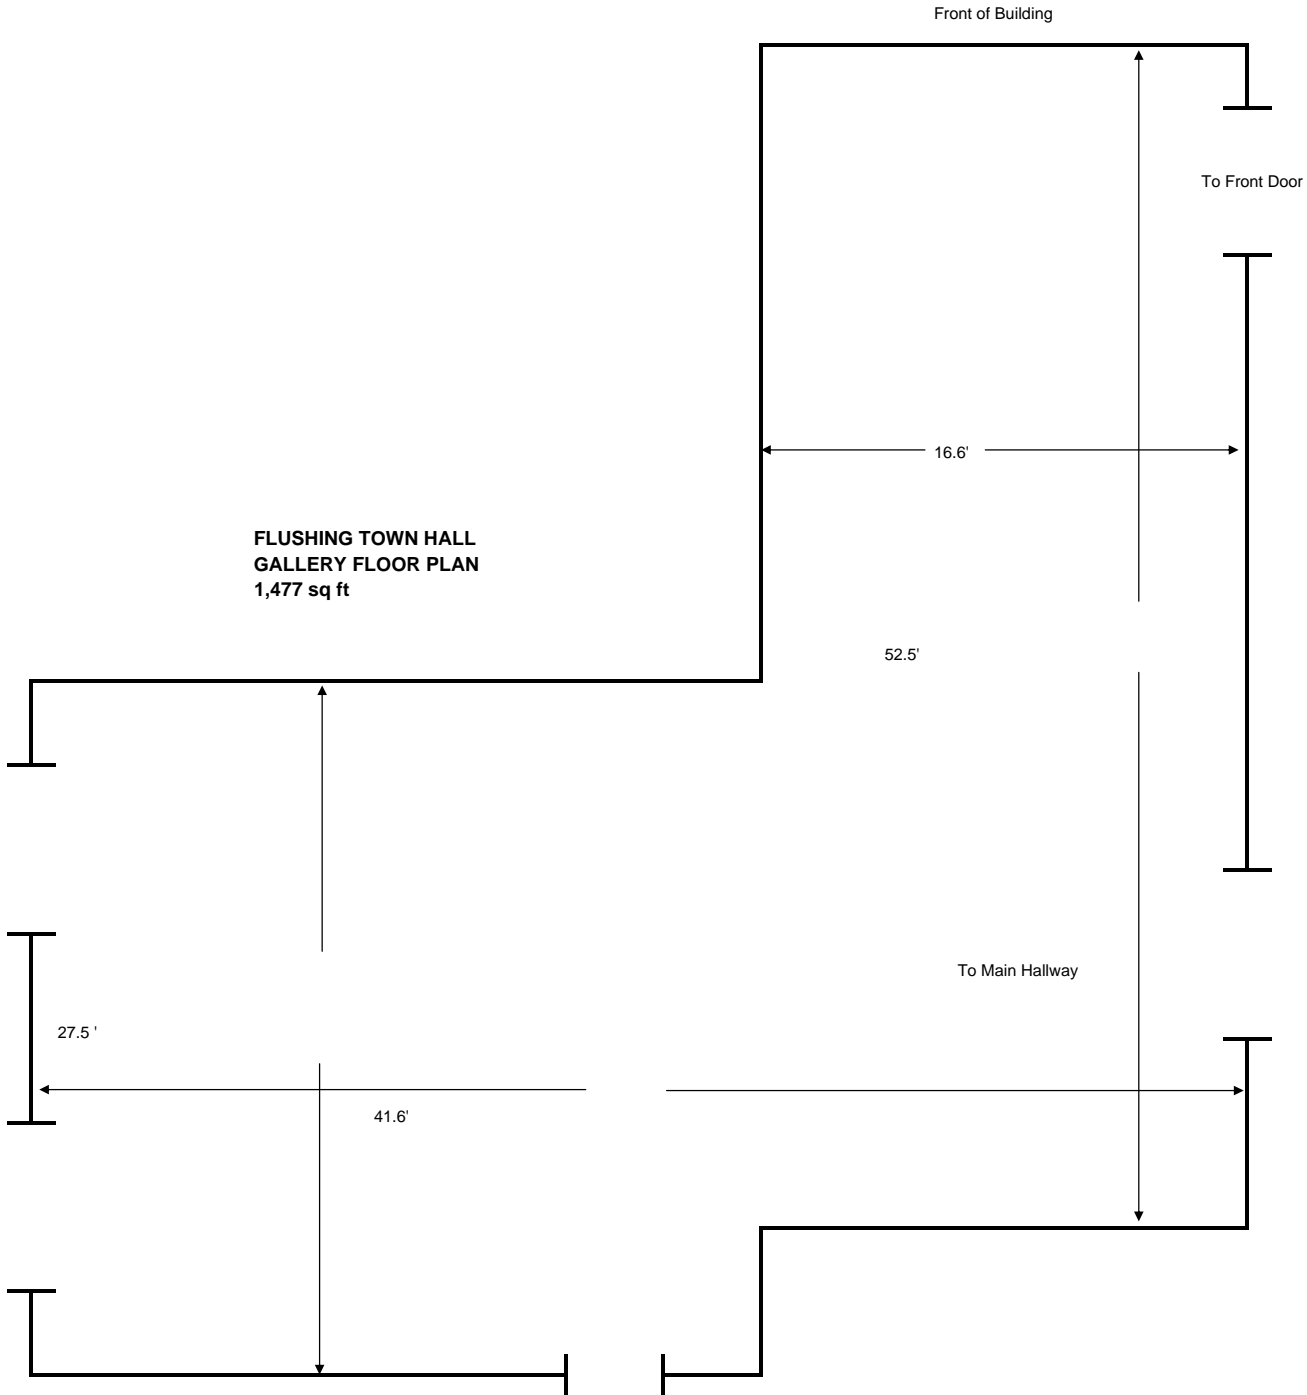

**FLUSHING TOWN HALL
GALLERY FLOOR PLAN
1,477 sq ft**

doors
n

doors
n